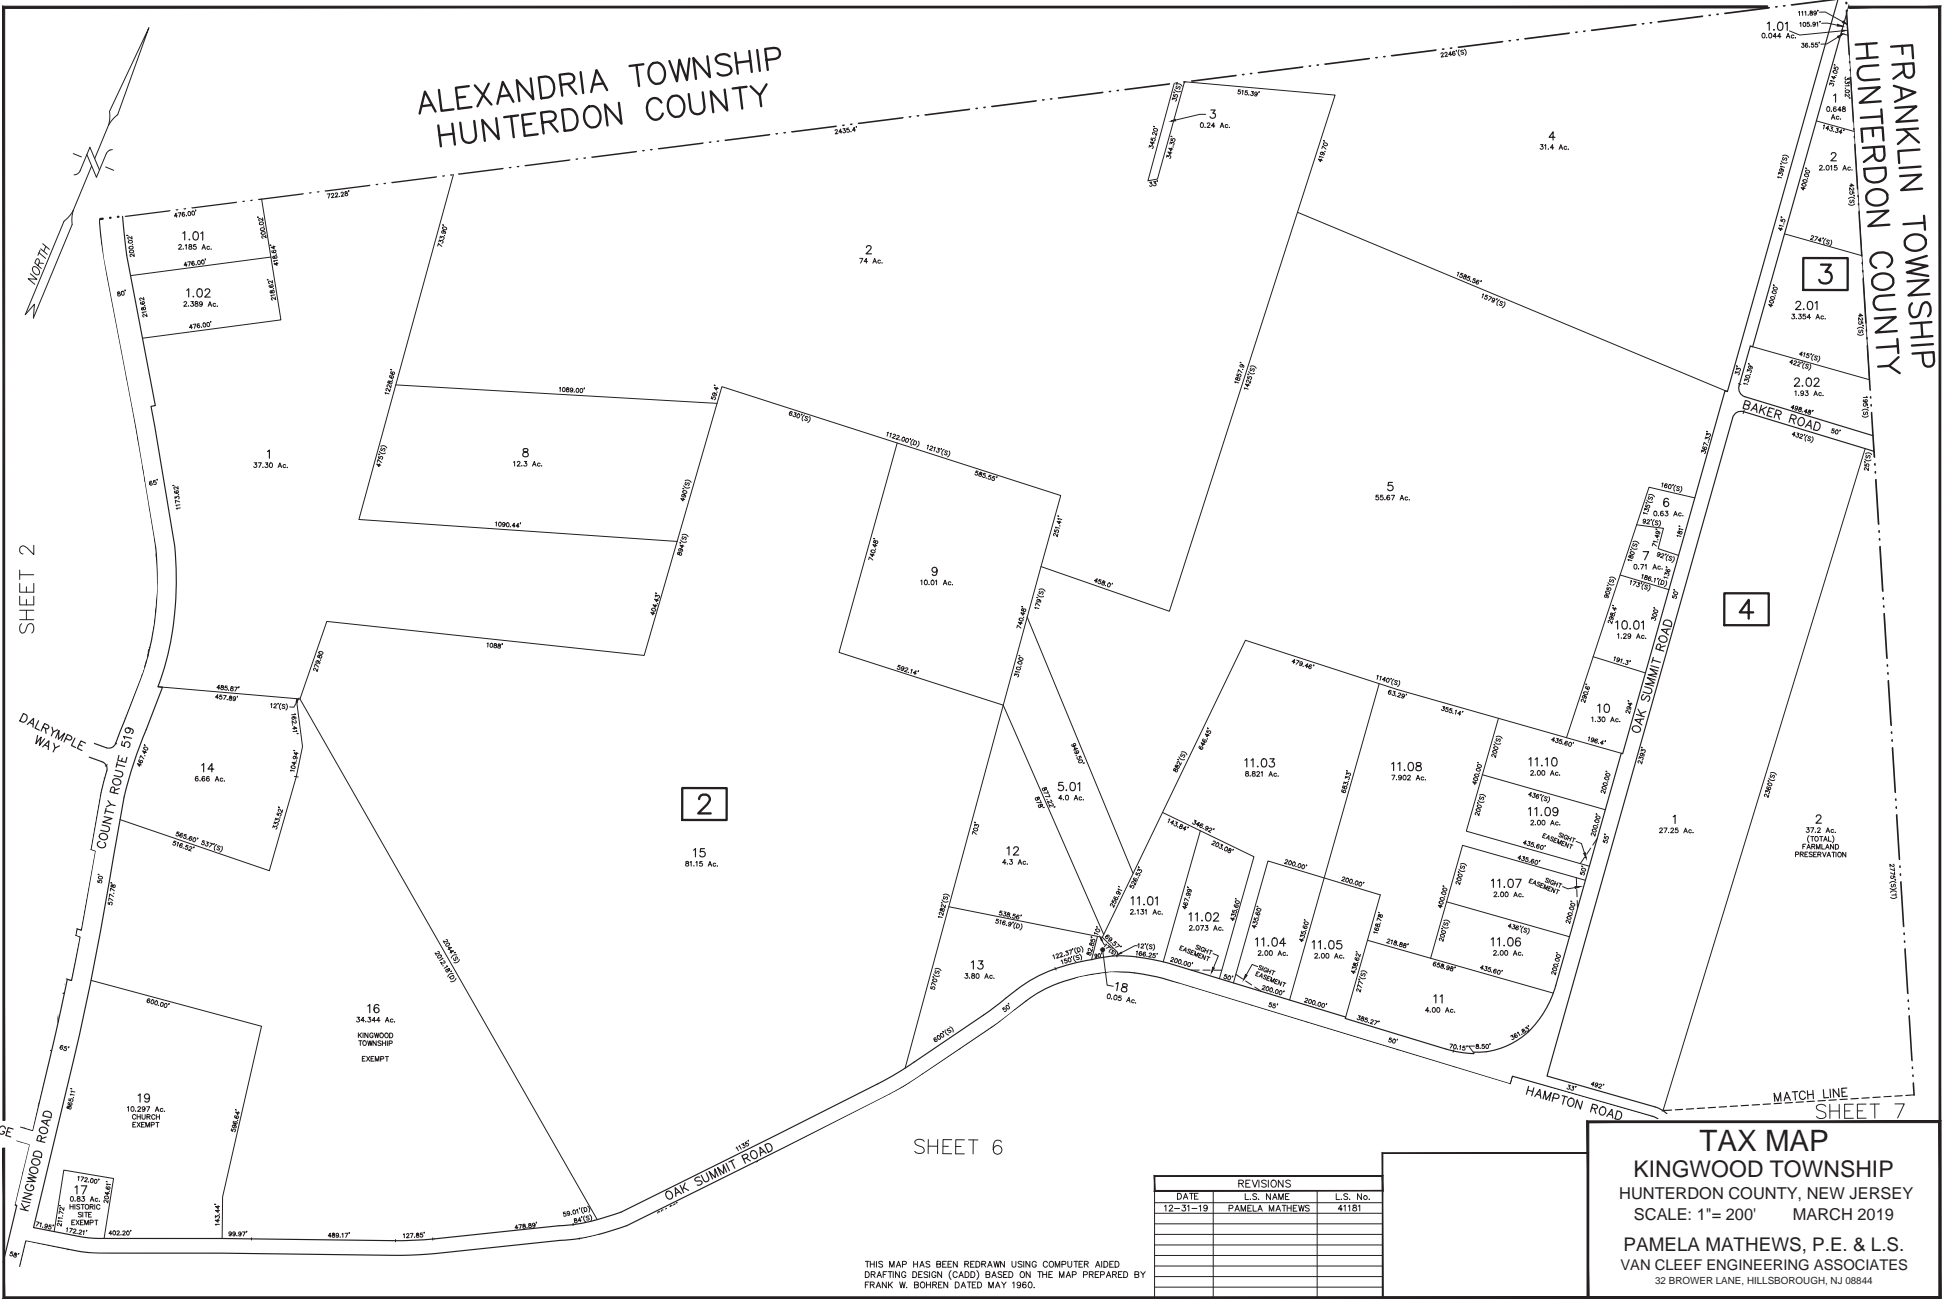

ALEXANDRIA TOWNSHIP HUNTERDON COUNTY

FRANKLIN TOWNSHIP HUNTERDON COUNTY

P:\admin\MS00 Kingwood Municipal\MS03 - Kingwood Tax Map\2018 Tax Map\2018.dwg 8/1/2018

SHEET 2

SHEET 6

SHEET 7

REVISIONS		
DATE	U.S. NAME	L.S. No.
12-31-19	PAMELA MATHEWS	41181

TAX MAP
KINGWOOD TOWNSHIP
HUNTERDON COUNTY, NEW JERSEY
SCALE: 1"= 200'   MARCH 2019
PAMELA MATHEWS, P.E. & L.S.
VAN CLEEF ENGINEERING ASSOCIATES
32 BROWER LANE, HILLSBOROUGH, NJ 08844