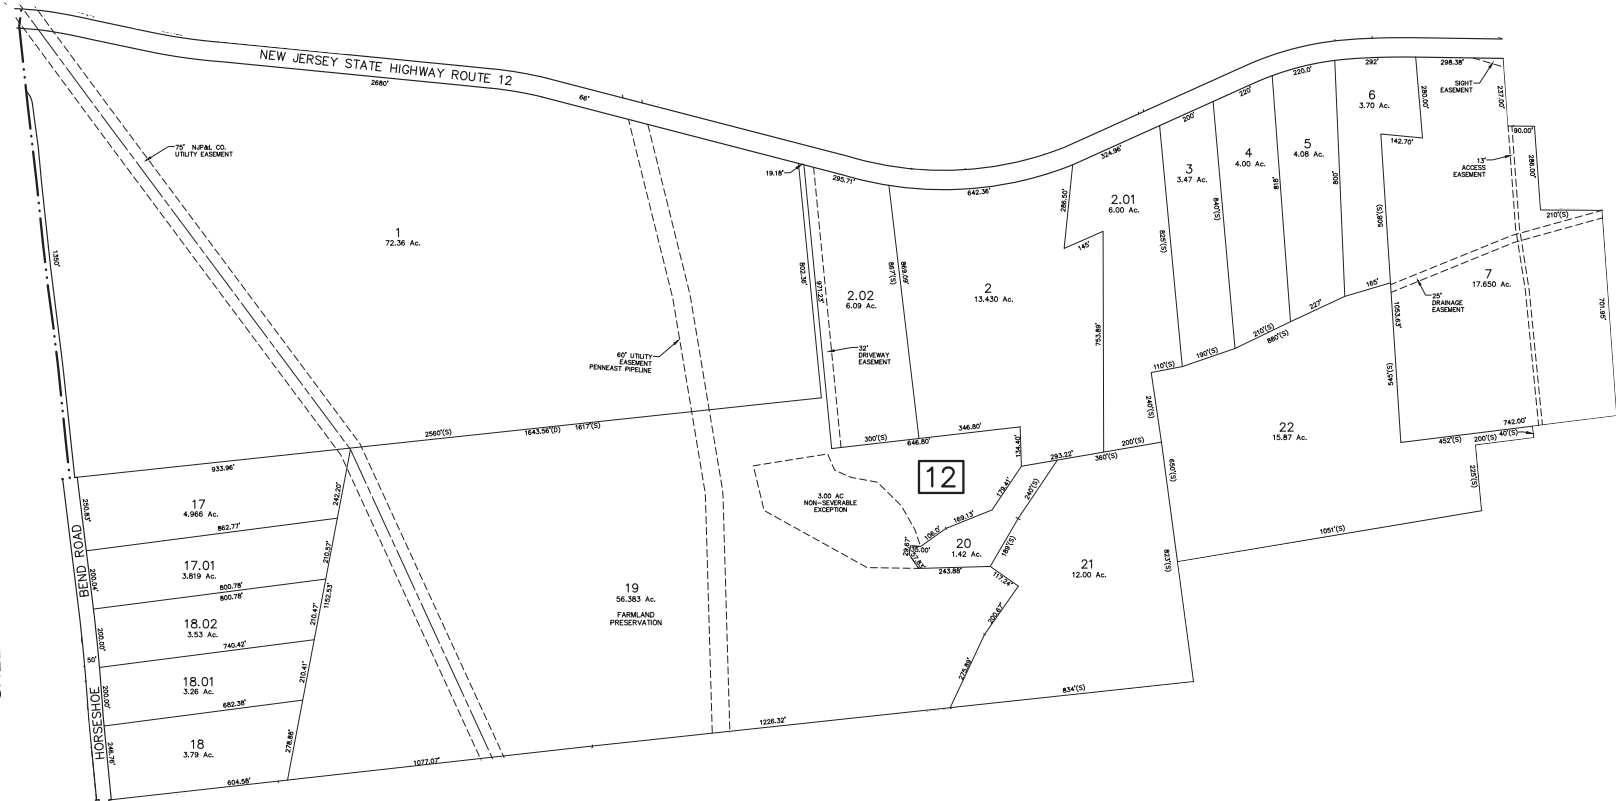

REVISIONS		
DATE	L.S. NAME	L.S. No.
12-31-19	PAMELA MATHEWS	41181

SHEET 10

BOROUGH OF FRENCHTOWN
HUNTERDON COUNTY

SHEET 18

SHEET 16

SHEET 19

TAX MAP
KINGWOOD TOWNSHIP
HUNTERDON COUNTY, NEW JERSEY
SCALE: 1"= 200' MARCH 2019
PAMELA MATHEWS, P.E. & L.S.
VAN CLEEF ENGINEERING ASSOCIATES
32 BROWER LANE, HILLSBOROUGH, NJ 08844

F:\yeldim\MS00 Kingwood Municipal\MS00 - Kingwood Tax Map\2018 Tax Map\2018.dwg 4/1/2019