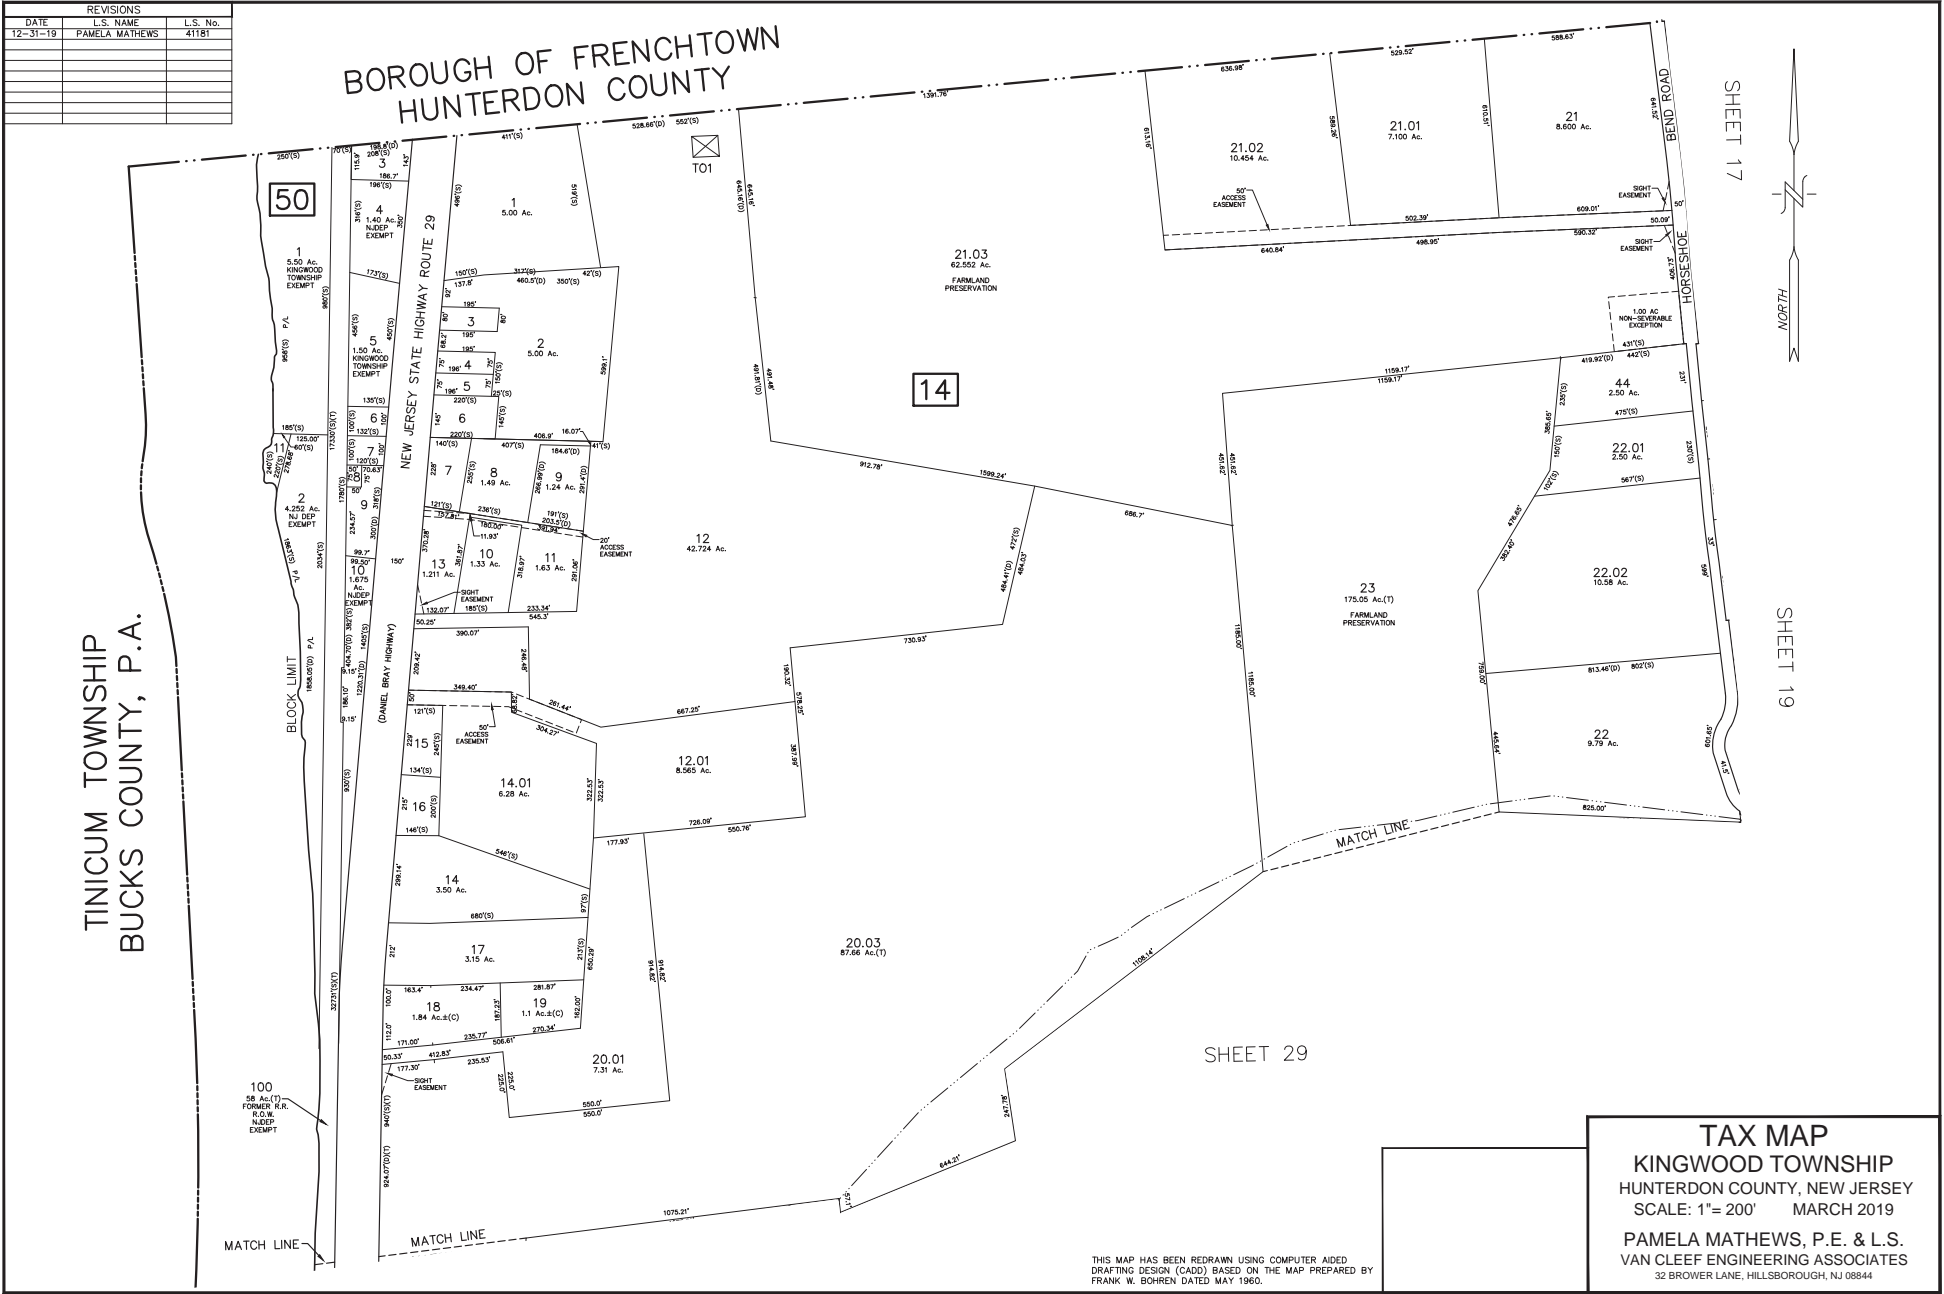

REVISIONS		
DATE	L.S. NAME	L.S. No.
12-31-19	PAMELA MATHEWS	41181

BOROUGH OF FRENCHTOWN
HUNTERDON COUNTY

TAX MAP
KINGWOOD TOWNSHIP
HUNTERDON COUNTY, NEW JERSEY
SCALE: 1"= 200' MARCH 2019
PAMELA MATHEWS, P.E. & L.S.
VAN CLEEF ENGINEERING ASSOCIATES
32 BROWER LANE, HILLSBOROUGH, NJ 08844