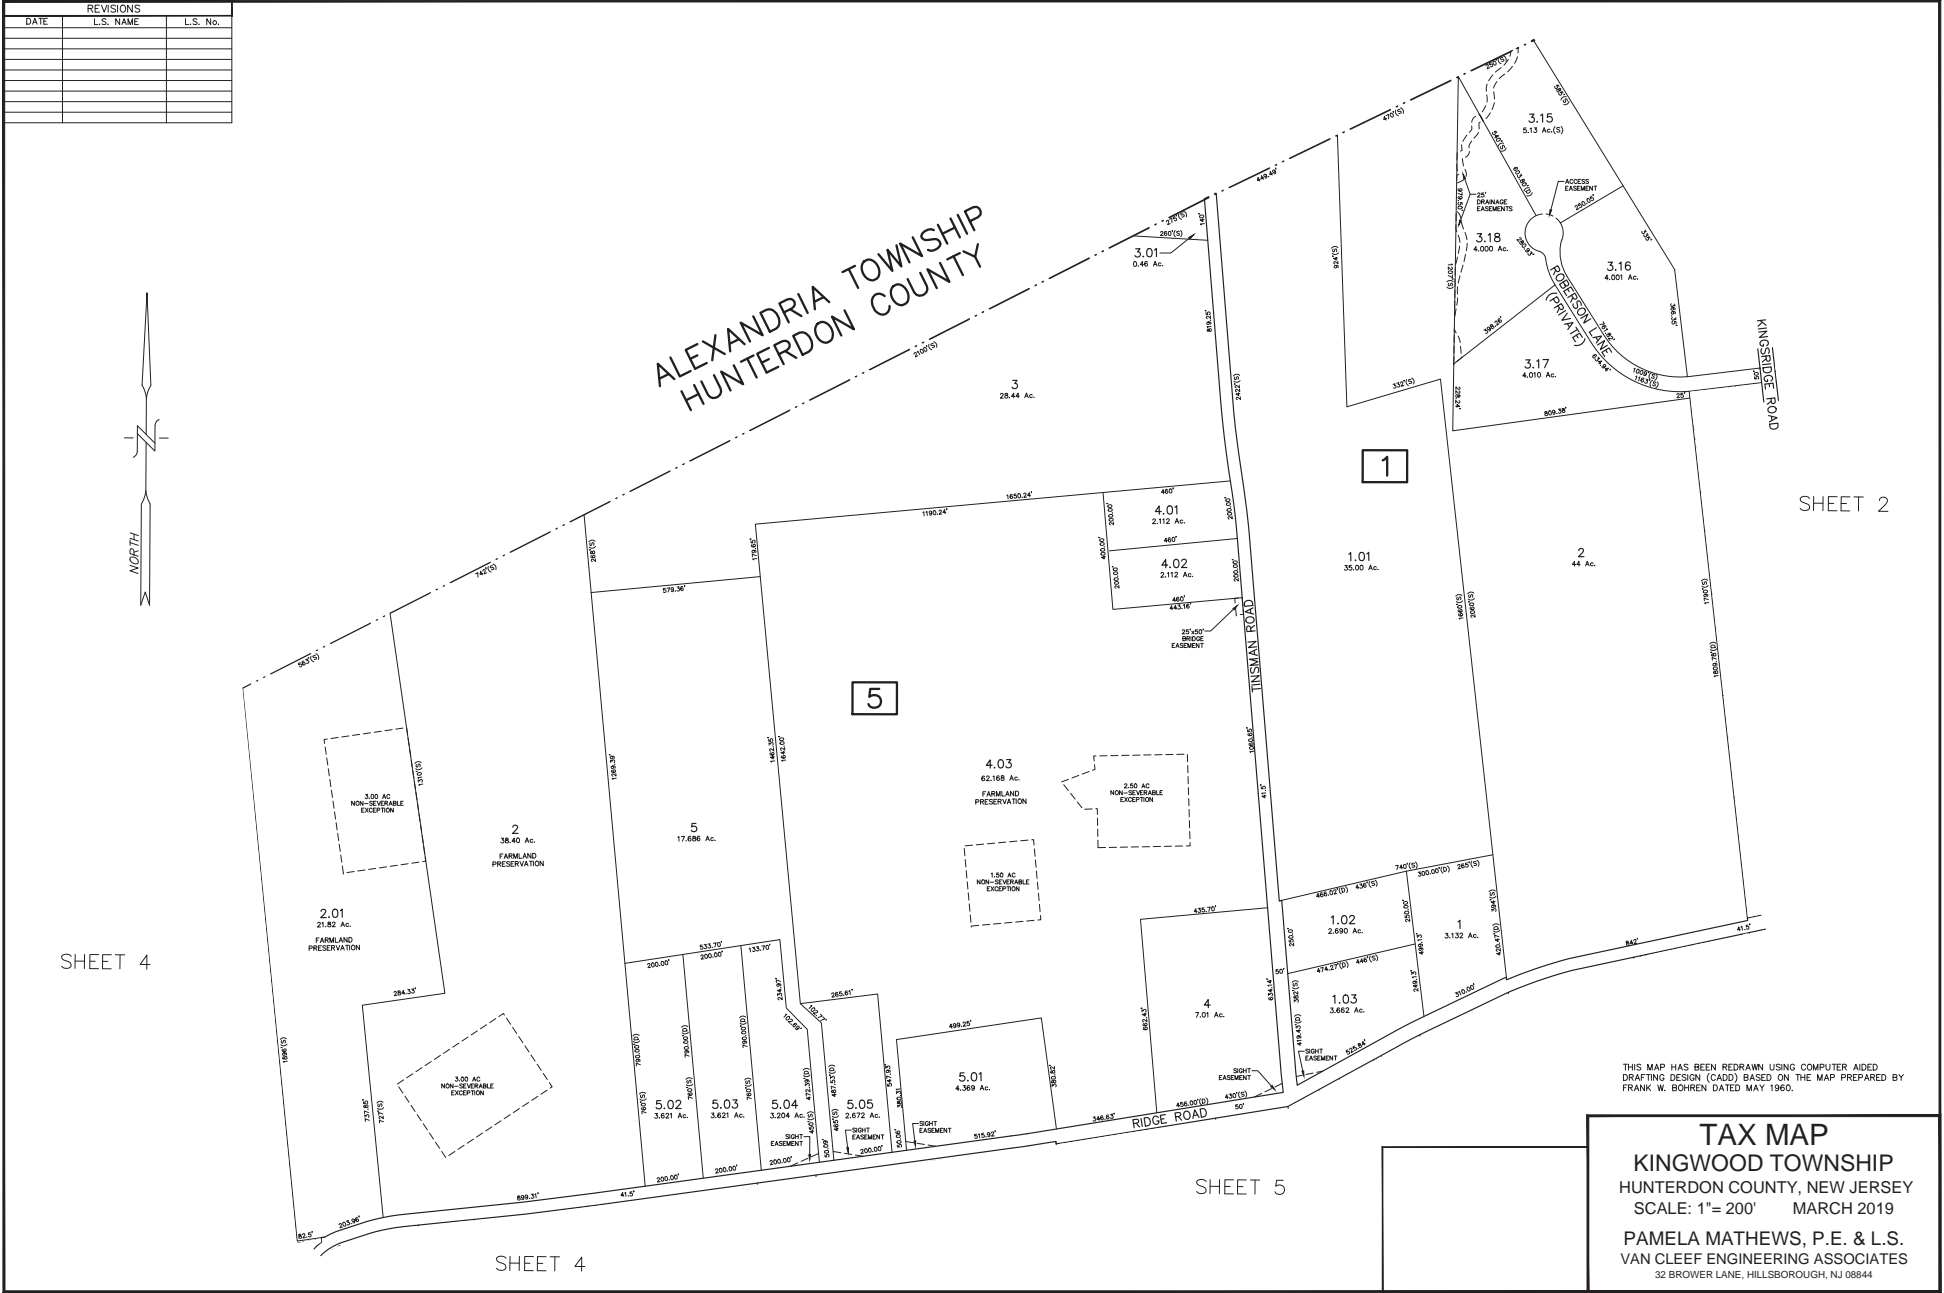

REVISIONS		
DATE	L.S. NAME	L.S. No.

ALEXANDRIA TOWNSHIP
HUNTERDON COUNTY

SHEET 4

SHEET 4

SHEET 5

SHEET 2

TAX MAP
KINGWOOD TOWNSHIP
HUNTERDON COUNTY, NEW JERSEY
SCALE: 1"= 200'   MARCH 2019
PAMELA MATTHEWS, P.E. & L.S.
VAN CLEEF ENGINEERING ASSOCIATES
32 BROWER LANE, HILLSBOROUGH, NJ 08844