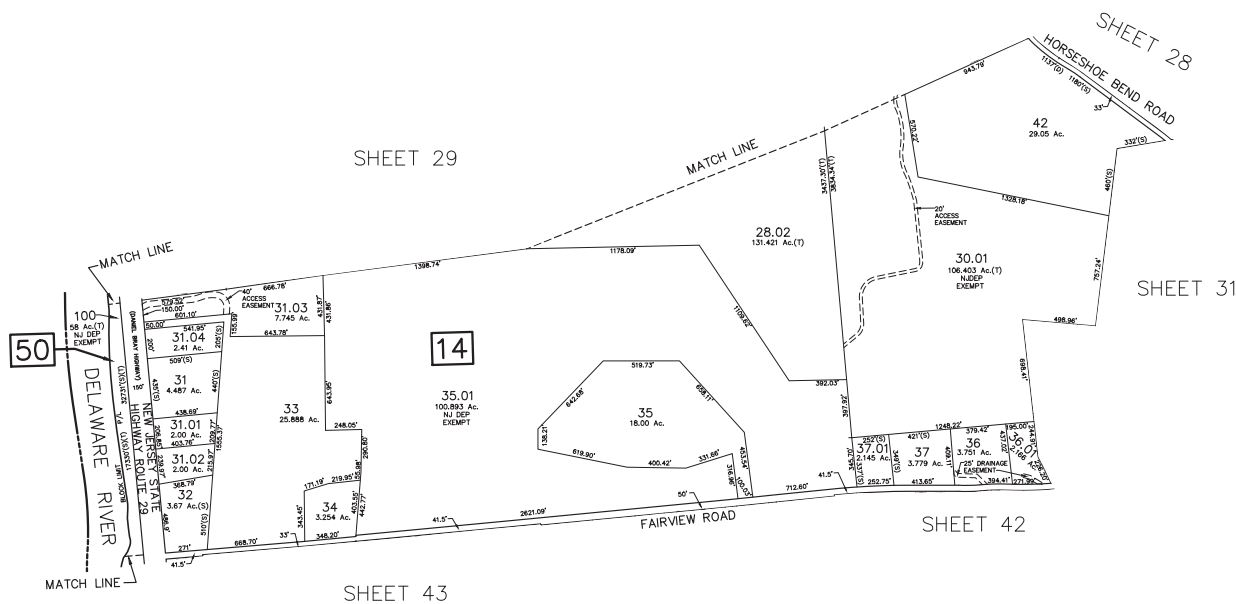

REVISIONS		
DATE	L.S. NAME	L.S. No.

TINICUM TOWNSHIP
BUCKS COUNTY, P.A.

THIS MAP HAS BEEN REDRAWN USING COMPUTER AIDED
DRAFTING DESIGN (CADD) BASED ON THE MAP PREPARED BY
FRANK W. BOHREN DATED MAY 1960.

TAX MAP
KINGWOOD TOWNSHIP
HUNTERDON COUNTY, NEW JERSEY
SCALE: 1"= 400' MARCH 2019
PAMELA MATHEWS, P.E. & L.S.
VAN CLEEF ENGINEERING ASSOCIATES
32 BROWER LANE, HILLSBOROUGH, NJ 08844